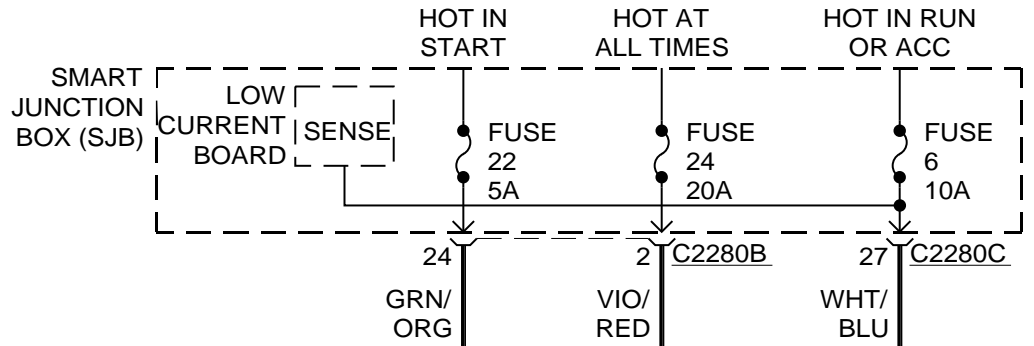

① TWISTED PAIR WIRES

INTERIOR LIGHTS SYSTEM

AUDIO UNIT